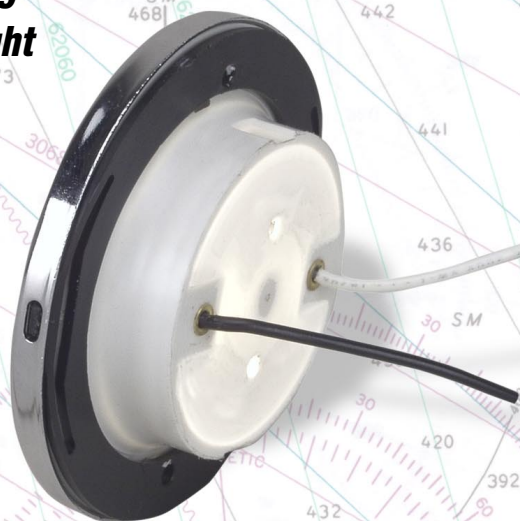

A Clear Back Utility Light

The clear back allows light to shine both inside and outside of the mounting location.

Ideal for mounting on center consoles, storage lockers, cabinets and electronics boxes.

**Fig. 1149
 Utility Light**

- **No visible fasteners.**
- **Chrome plated brass for corrosion resistance.**
- **Available for 12 volt applications (24 or 32 volt applications with bulb change).**

**Diagram of
 center console mount**

ORDERING INFORMATION

Finish	O.D. Overall Inches	Depth Inches	Voltage	Dealer Pkg. 5 Cards 1 Pc. per Card	OEM Bulk Package 25 Pcs.	Screw Size	Ship Wt. Carton Lbs. DP/OEM Bulk Pkg.
Chrome	3	1	12	1149DP112V	114900112V	8	1.4/5.1